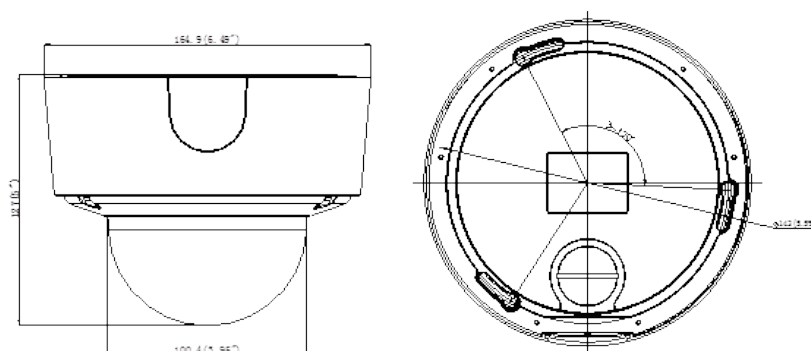

Dimensions