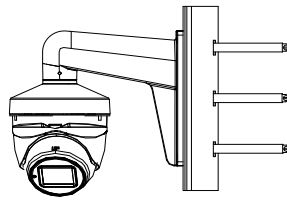

Specifications

Camera	
Image Sensor	8.29 MP CMOS
Signal System	PAL/NTSC
Frame Rate	TVI: 8MP@12.5fps, 8MP@15fps, 5MP@20fps, 4MP@25fps, 4MP@30fps, 1080P@25fps, 1080P@30fps AHD: 8MP@12.5fps, 8MP@15fps CVI: 8MP@12.5fps, 8MP@15fps CVBS: P/N
Resolution	3840 (H) × 2160 (V)
Min. Illumination	0.003 Lux@(F1.2, AGC ON), 0 Lux with IR
Shutter Time	PAL: 1/12.5s to 1/50, 000 s NTSC: 1/15 s to 1/50, 000 s
Lens	2.7 mm to 13.5 mm motorized varifocal lens
Horizontal Field of View	108.1° to 45.6°
Lens Mount	Φ 14
Day & Night	ICR
WDR (Wide Dynamic Range)	≥130 dB
Angle Adjustment	Pan: 0° to 360°; Tilt: 0° to 75°; Rotate: 0° to 360°
Menu	
Image Mode	STD/HIGH-SAT
AGC	Yes
Day/Night Mode	Auto/Color/BW (Black and White)
White Balance	Auto/Manual
AE (Auto Exposure) Mode	Global/BLC/HLC/WDR
Noise Reduction	3D DNR
Language	English
Function	Brightness, Sharpness, Mirror, Smart IR
Interface	
Video Output	Switchable TVI/AHD/CVI/CVBS
General	
Operating Conditions	-40 °C to 60 °C (-40 °F to 140 °F), humidity: 90% or less (non-condensing)
Power Supply	12 VDC ± 20%, 24 VAC ± 20%
Power Consumption	Max. 11 W
Protection Level	IP67
Material	Metal
IR Range	Up to 60 m
Communication	HIKVISION-C
Dimensions	134.3 mm × 123.86 mm × 110.24 mm (5.29" × 4.88" × 4.34")
Weight	Approx. 620 g (1.37 lb.)

Dimension

Accessories

DS-1273ZJ-130-TRL
Wall Mount

DS-1275ZJ-SUS
Vertical Pole Mount

DS-1276ZJ-SUS
Corner Mount

DS-1280ZJ-M
Junction Box

DS-1281ZJ-M
Inclined Ceiling Mount

ORDERING INFORMATION