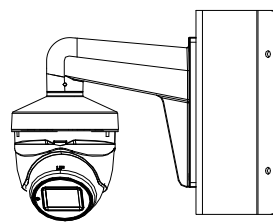

Specifications

Camera	
Image Sensor	8.29 MP CMOS
Signal System	PAL/NTSC
Frame Rate	TVI: 8MP@12.5fps, 8MP@15fps, 5MP@20fps, 4MP@25fps, 4MP@30fps, 1080P@25fps, 1080P@30fps AHD: 8MP@12.5fps, 8MP@15fps CVI: 8MP@12.5fps, 8MP@15fps CVBS: P/N
Resolution	3840 (H) × 2160 (V)
Min. Illumination	0.003 Lux@(F1.2, AGC ON), 0 Lux with IR
Shutter Time	PAL: 1/12.5s to 1/50, 000 s NTSC: 1/15 s to 1/50, 000 s
Lens	2.7 mm to 13.5 mm motorized varifocal lens
Horizontal Field of View	108.1° to 45.6°
Lens Mount	Φ 14
Day & Night	ICR
WDR (Wide Dynamic Range)	≥130 dB
Angle Adjustment	Pan: 0° to 360°; Tilt: 0° to 75°; Rotate: 0° to 360°
Menu	
Image Mode	STD/HIGH-SAT
AGC	Yes
Day/Night Mode	Auto/Color/BW (Black and White)
White Balance	Auto/Manual
AE (Auto Exposure) Mode	Global/BLC/HLC/WDR
Noise Reduction	3D DNR
Language	English
Function	Brightness, Sharpness, Mirror, Smart IR
Interface	
Video Output	Switchable TVI/AHD/CVI/CVBS
General	
Operating Conditions	-40 °C to 60 °C (-40 °F to 140 °F), humidity: 90% or less (non-condensing)
Power Supply	12 VDC ± 20%, 24 VAC ± 20%
Power Consumption	Max. 11 W
Protection Level	IP67
Material	Metal
IR Range	Up to 60 m
Communication	HIKVISION-C
Dimensions	134.3 mm × 123.86 mm × 110.24 mm (5.29" × 4.88" × 4.34")
Weight	Approx. 620 g (1.37 lb.)

Dimension

Accessories

DS-1273ZJ-130-TRL
Wall Mount

DS-1275ZJ-SUS
Vertical Pole Mount

DS-1276ZJ-SUS
Corner Mount

DS-1280ZJ-M
Junction Box

DS-1281ZJ-M
Inclined Ceiling Mount

ORDERING INFORMATION