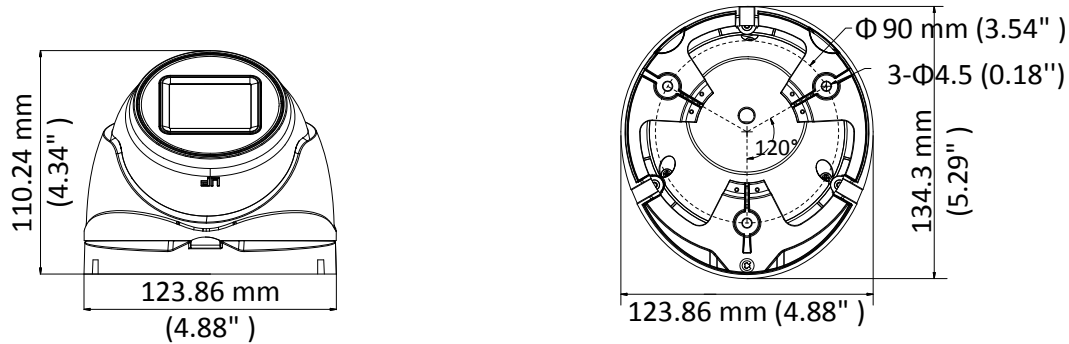

Dimension

Accessories

DS-1281ZJ-M
Inclined Ceiling Mount