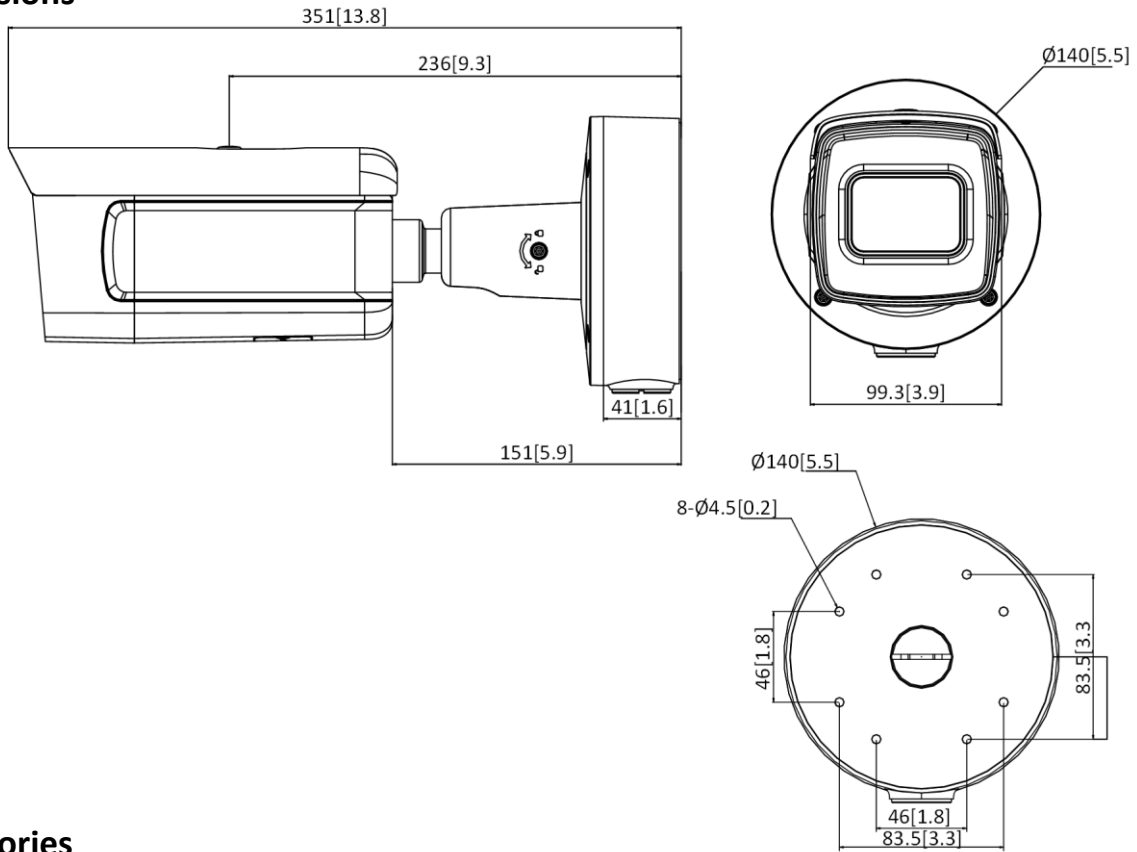

Protection	Ingress protection: IK10 (IEC 62262:2002), IP67 (IEC 60529-2013)

* Listed resolutions are only selectable options. It does not mean that all streams can work at their maximum resolution at the same time.

Dimensions

Accessories

ORDERING INFORMATION

114-097B Hikvision DS-2CD5A26GO-IZS 8-32mm

Innovative Electronic Solutions
www.ness.com.au

NSW Ph 02 8825 9222 | **VIC** Ph 03 9875 6400 | **QLD** Ph 07 3399 4910 | **WA** Ph 08 9328 2511 | **SA** Ph 08 8152 0000
sales@ness.com.au | nessmelb@ness.com.au | nessbris@ness.com.au | nessper@ness.com.au | adelaide@ness.com.au