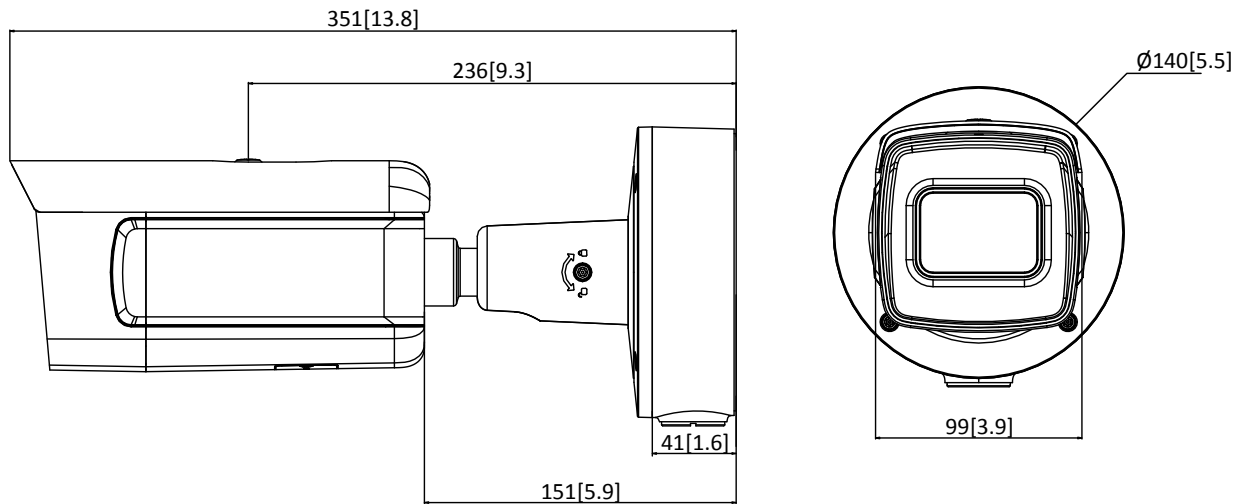

Dimension

Unit: mm[inch]

Accessory

ORDERING INFORMATION

114-156

Hikvision DS-2CD7A26G0/P-IZHS Bullet 7 Series ANPR Darkfighter 8~32mm Lens

Innovative Electronic Solutions
www.ness.com.au

NSW Ph 02 8825 9222
sales@ness.com.au

VIC Ph 03 9875 6400
nessmelb@ness.com.au

QLD Ph 07 3399 4910
nessbris@ness.com.au

WA Ph 08 9328 2511
nessper@ness.com.au

SA Ph 08 8152 0000
adelaide@ness.com.au