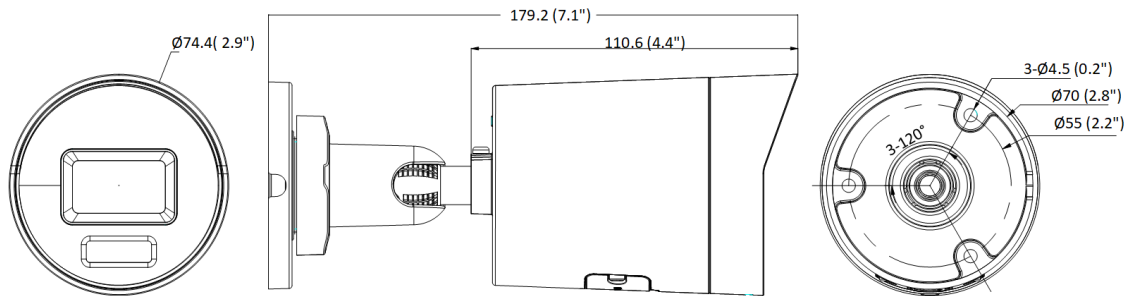

▪ **Dimension**

Unit: mm (inch)

▪ **Accessory**

▪ **Optional**

DS-1275ZJ-SUS Vertical Pole Mount	DS-1276ZJ-SUS Corner Mount	DS-1280ZJ-XS Junction Box
DS-1275ZJ-SUS(Black) Vertical Pole Mount	DS-1276ZJ-SUS(Black) Corner Mount	DS-1280ZJ-XS(Black) Junction Box

ORDERING INFORMATION

114-600-H2 Hikvision DS-2CD2067G2H-LIU 6MP ColorVu Hybrid Mini Bullet 2.8mm
114-600-H4 Hikvision DS-2CD2067G2H-LIU 6MP ColorVu Hybrid Mini Bullet 2.8mm Black

Innovative Electronic Solutions
www.ness.com.au

NSW Ph 02 8825 9222 | **VIC** Ph 03 9875 6400 | **QLD** Ph 07 3399 4910 | **WA** Ph 08 9328 2511 | **SA** Ph 08 8152 0000
sales@ness.com.au | nessmelb@ness.com.au | nessbris@ness.com.au | nessper@ness.com.au | adelaide@ness.com.au