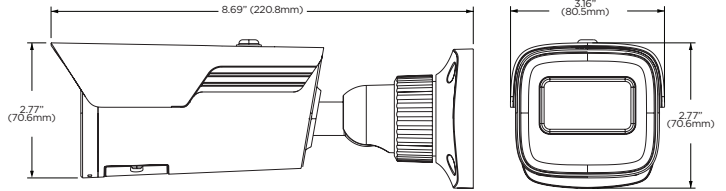

Dimensions

Unit: Inch (mm)

Specifications

MODELS	DWC-MB95Wi28T	DWC-MB95Wi36T
IMAGE		
Image sensor	5MP 1/2.7" CMOS	
Total pixels	2592 (H) x 1944 (V)	
Minimum scene illumination	0.02 lux (color)	
	0.0 lux (B/W)	
S/N ratio	50dB	
LENS		
Focal length	2.8mm, F1.6	3.6mm, F1.6
Lens type	Fixed lens	
Field of view (FoV)	98.5°	81.4°
IR distance	164ft range	
I/O		
Audio in / out	1 audio input	
Audio compression	G.711A / U	
OPERATIONAL		
Shutter mode	Auto, manual	
Shutter speed	1/30s - 1/1000000s	
Auto gain control	Auto	
Day / night	Auto, day (color), night (B/W), schedule	
Smart DNR™ 3D digital noise reduction	3D DNR	
Wide dynamic range (WDR)	True WDR low, middle, high	
Wide dynamic range (WDR) dB	120dB	
Privacy zone	4 programmable privacy masks	
Camera analytics	Line crossing, perimeter intrusion, video tampering detection (scene change, video blur, abnormal color detection), object classification (differentiate humans from objects)	
Backlight compensation (BLC)	Yes	
De-Fog	Yes	
Mirror and flip	Yes	
Alarm notifications	Notifications via email or FTP server	
Memory slot	Micro SD/SDHC/SDXC card up to 256GB (not included)	
NETWORK		
LAN	802.3 compliance 10/100 LAN	
Video compression type	H.265, H.264, MJPEG	
Resolution	5MP, 4MP, 2K, 3MP, 21MP/1080P, 720P (60Hz; 1 - 30fps; 50Hz: 1-25fps) HFR mode: 1080P / 720P (60Hz: 1 - 60fps; 50Hz: 1-50fps)	
Frame rate	Up to 30fps at all resolutions	
Video bitrate	64 Kbps - 8 Mbps	
Bitrate control	Multi-streaming CBR/VBR at H.264/ H.265 (controllable frame rate and bandwidth)	
Streaming capability	Dual-stream at different rates and resolutions	
IP	IPv4, IPv6	
Protocol	UDP, IPv4, IPv6, DHCP, NTP, RTSP, RTP, RTCP, ICMP, IGMP, PPPoE, DDNS, SMTp, FTP, SNMP, HTTP, 802.1x, UPnP, HTTPs, QoS	
Security	IP filtering, MAC filtering, authentication (ID/PW), SSL/TSL	
ONVIF conformance	Yes	
Web viewer	OS: Windows® Browser: Internet Explorer	
Video management software	DW Spectrum® IPVMS	
ENVIRONMENTAL		
Operating temperature	-22°F - 140°F (-30°C - 60°C)	
Operating humidity	95% RH (non-condensing)	
IP rating	IP67-rated	
IK rating	IK10 impact-resistant	
Other certifications	FCC, CE, ROHS, POE, ONVIF	
ELECTRICAL		
Power requirement	DC 12V, PoE IEEE 802.3af Class 3. (Adapter not included)	
Power consumption	9W	
MECHANICAL		
Material	Metal bullet housing	
Dimensions	8.69" x 3.16" x 2.77" (220.8 x 80.5 x 70.6 mm)	
Weight	1.52 lb (0.69 kg)	
Warranty	3 year warranty	

ORDERING INFORMATION

123-004
123-005

Digital Watchdog DWC-MB95Wi28T 5MP Bullet 2.8mm Black
Digital Watchdog DWC-MB95Wi36T 5MP Bullet 3.6mm Black