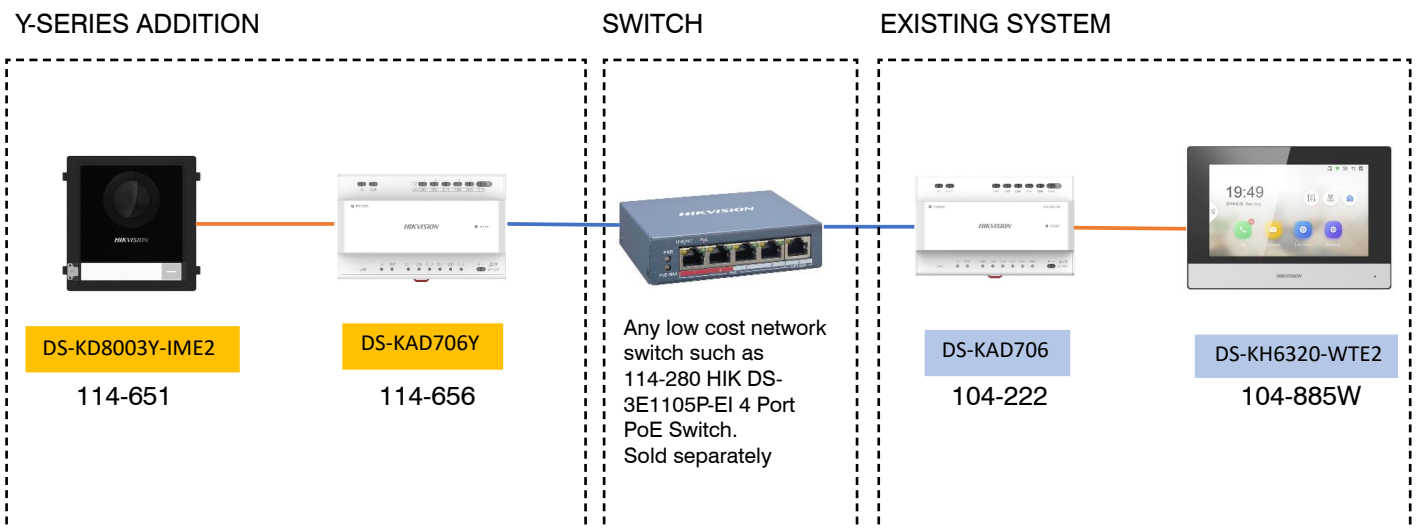

DATE	July 2023 rev1
PRODUCT	HIKVISION TWO-WIRE INTERCOMS
SUBJECT	Mixing Y-Series components with legacy components
DETAIL	Current Hikvision Y-Series two-wire intercoms are not compatible with previous series (which are no longer available). This solution provides a method for expanding existing installations by mixing old and new components.
REMEDY	Add a network switch as a communications bridge between 104-222 KAD706 and 114-656 KAD706Y

EXAMPLE.

Adding a new Y-Series door station to an existing two-wire system.

Rev 1.0 Jul23